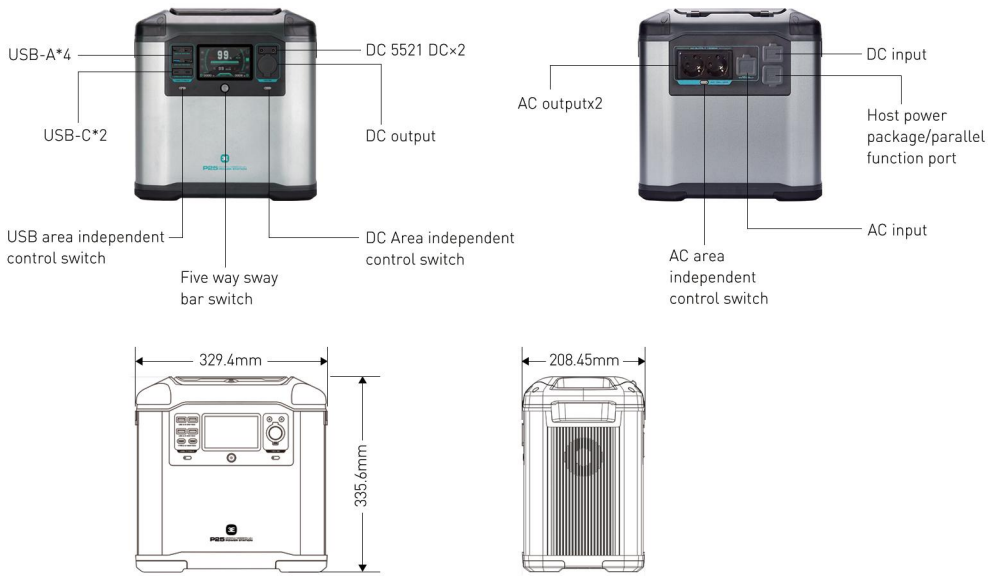

## One Hub For All Your Needs

POWER STATION

**P25**  
POWER STATION

UN38.3

## Powerful Capacity & Output

2000W Power Output