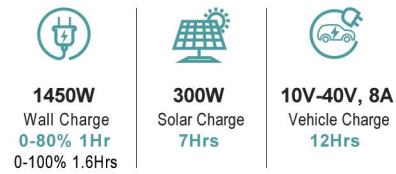

The Fastest Charging Speed