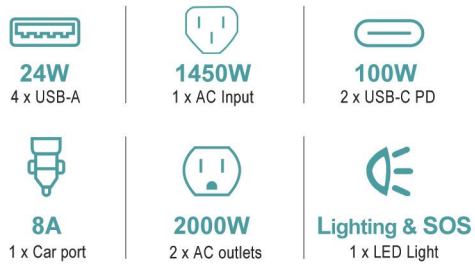

The Most Versatile Ports