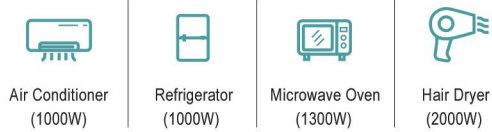

## Powerful Capacity & Output

2000W Power Output